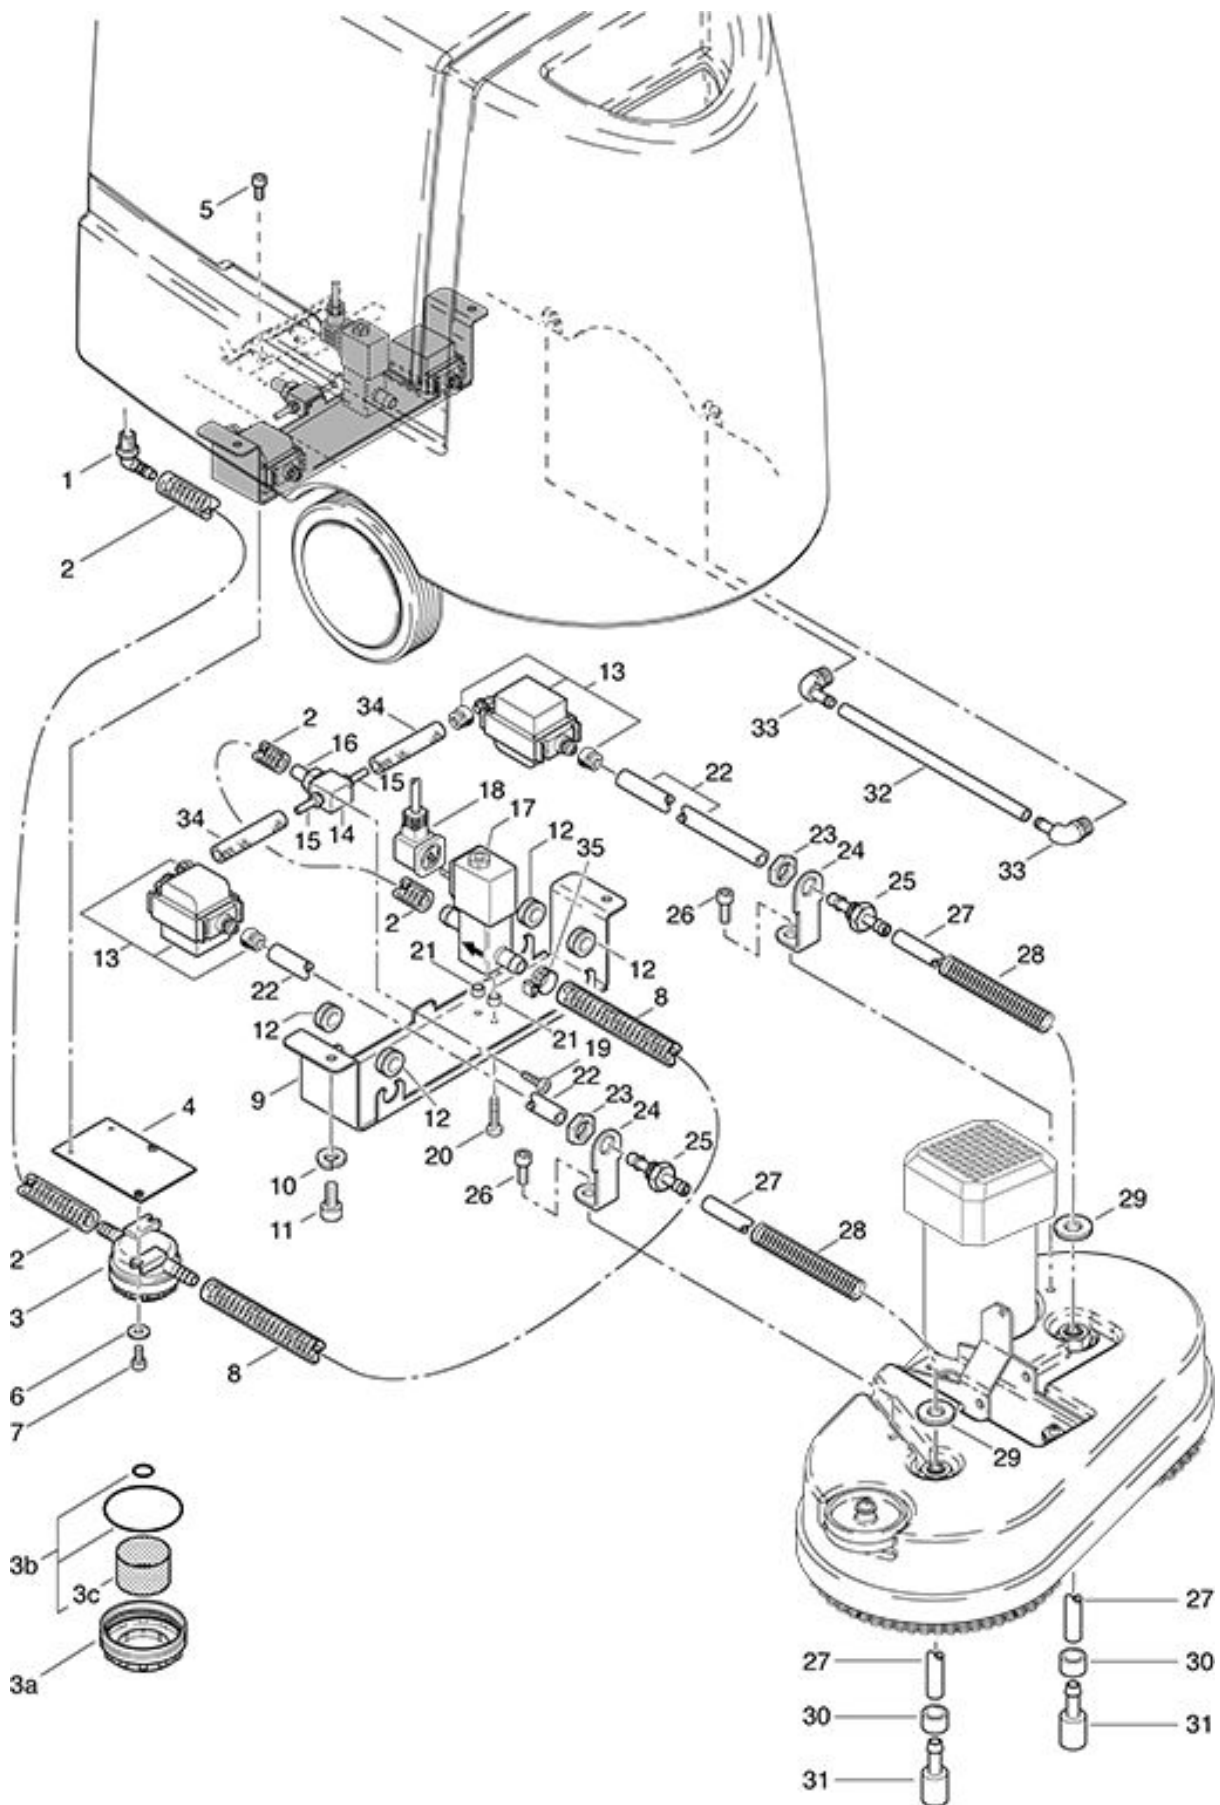

# Waterdistribution

As at: 01/25/10 Time:22:44

# Waterdistribution

As at: 01/25/10 Time:22:44

<b>Pos.</b>	<b>Description</b>	<b>Reference</b>
01	Angled fitting 12 / 3/8"	P...541 D
02	Hose	560.236
03	Water filter compl.	430.759
03a	Filter cover	430.258
03b	Filter kit	430.759 A
03c	Filter	430.759 B
04	Holding plate to water filter	560.427
05	Hex. socket screw M 4x10	P...489 D
06	Washer M 4	P...497 D
07	Cylindrical screw M 4x8	P...488 D
08	Hose 280 mm	560.231
09	Pump owner	560.222
10	Locking screw M 8	P...498 N
11	Cylindrical screw M 8x16	P...487 C
12	Grommet Ø 14 mm	P...207 A
13	NDS-CX pump 24 Volt DC	P...817 B
14	Manifold	560.223
15		P...540 B
16		P...540 N
17	Magnetic valve 24 V	P...258
18	Cable for magnetic valve	561.766
19	Tapping screw 2.9x9,5	P...483 G
20	Pt-screw KA 40x20	P...515 X
21	Spacer approximately	P...509 F
22	Hose 8/6x330 mm	400.262
23	Hexagon nut 14x4 1/8"	P...535 I
24	Support angle	560.287
25	Double nipple Brass	400.342
26	Cylindrical screw M 5x12	P...488 B
27	Hose 8/6x170 mm	400.261 A
28	Feather / spring	900.162 A
29	Washer M8 8.4/20/2	P...510 O
30	Locking sleeve 10 mm	900.167
31	Connector 12x14	614.125
32	Pressure hose	560.237
33	Angled fitting R 1/4"	P...541 H
34	Hose 90 mm	560.246
35	Hose clip 19.8-706R	P...550 N