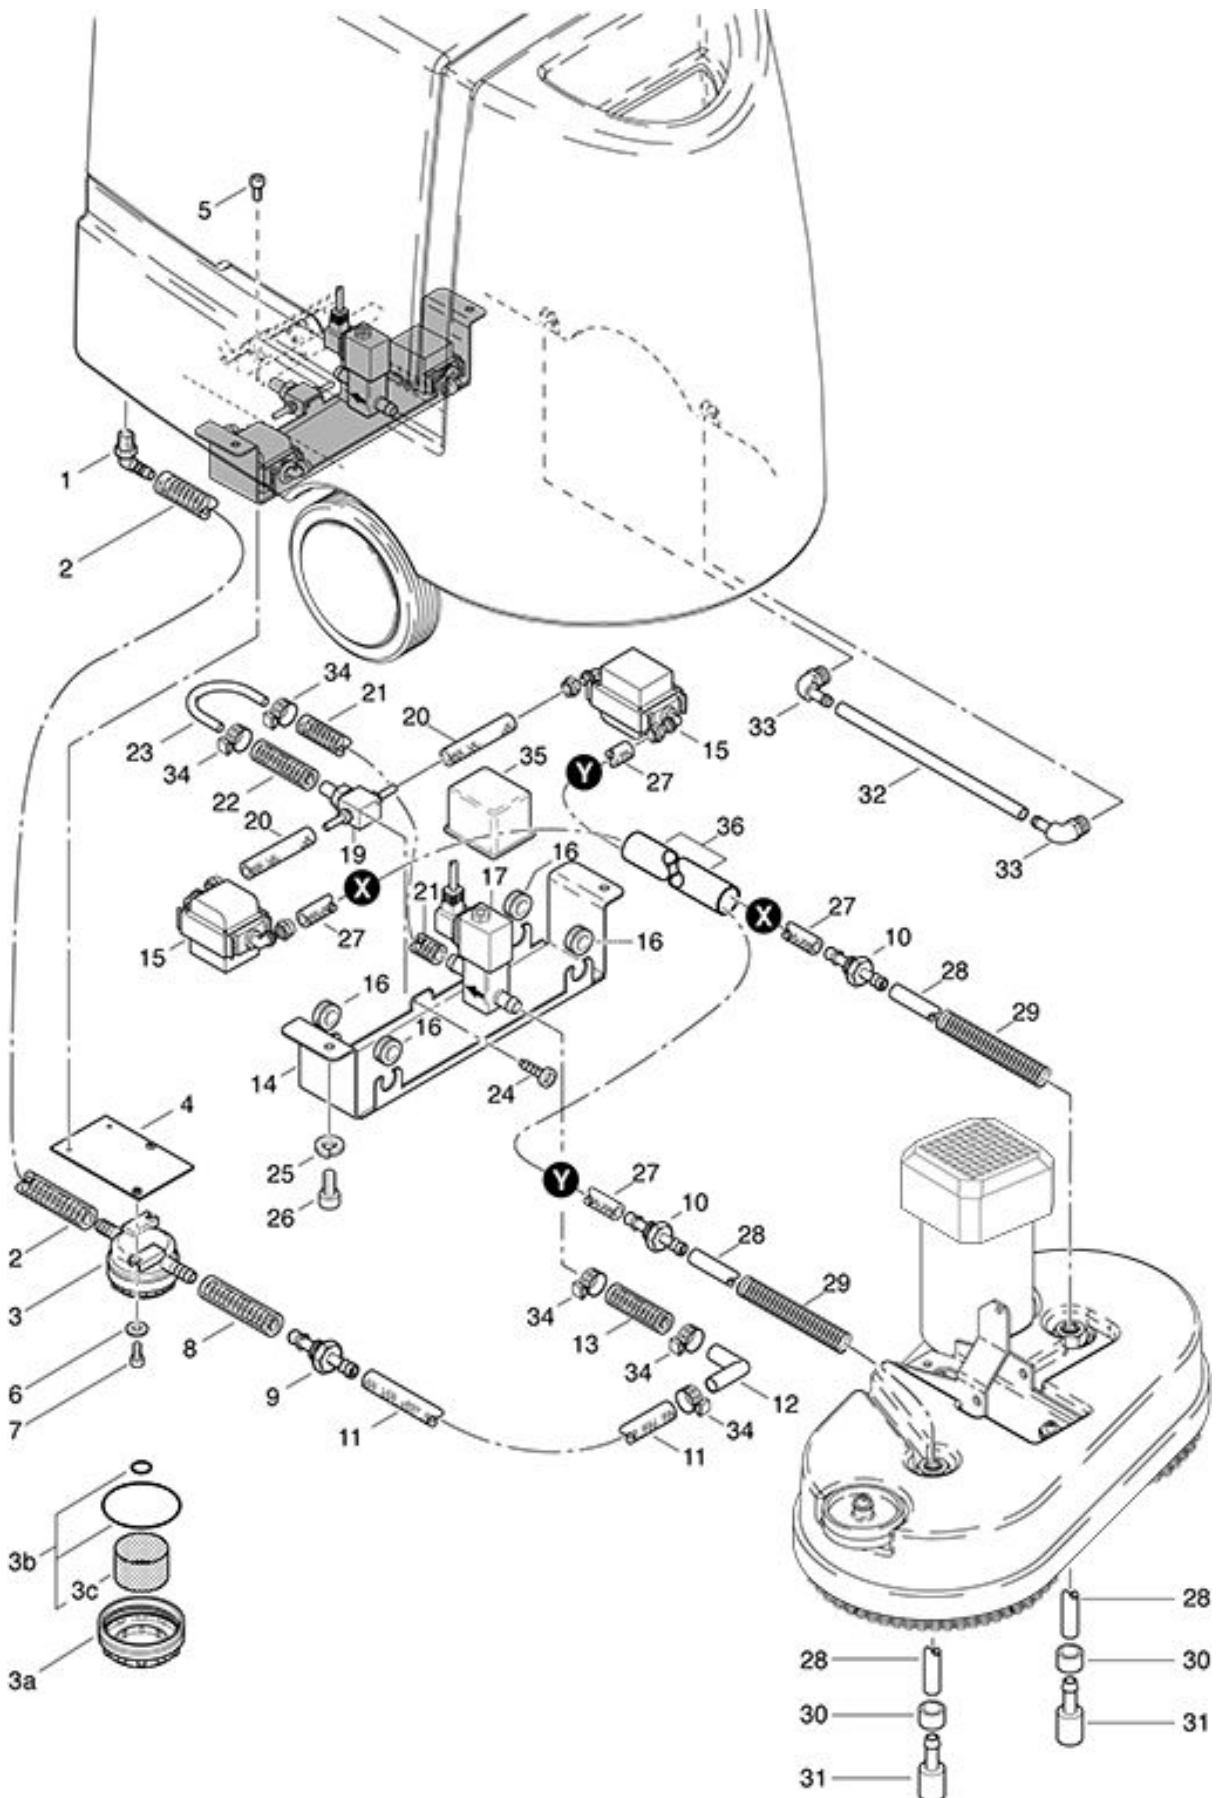

Water distribution

As at: 01/25/10 Time:22:44

Water distribution

As at: 01/25/10 Time:22:44

Pos.	Description	Reference
01	Angled fitting 12 / 3/8"	P...541 D
02	Hose	560.236
03	Water filter	430.759
03a	Filter cover	430.258
03b	Filter kit	430.759 A
03c	Filter	430.759 B
04	Holding plate to water filter	560.427
05	Hex. socket screw M 4x10	P...489 D
06	Washer M 4	P...497 D
07	Cylindrical screw M 4x8	P...488 D
08	Hose 50 mm	560.241
09	Double nipple 10/10	560.242
10	Double nipple Brass	400.342
11	Hose 210 mm	560.243
12	Angle	560.244
13	Hose 30 mm	560.245
14	Pump owner	560.222
15	NDS-X pump 24 Volt	P...817
16	Grommet Ø 14 mm	P...207 A
17	Single solenoid valve record 24 V	560.228
19	Manifold	560.223
20	Hose 90 mm	560.246
21	Hose 110 mm	560.247
22	Hose 50 mm	560.248
23	Water conduit	560.582
24	Tapping screw 2.9x9,5	P...483 G
25	Locking screw M 8	P...498 N
26	Cylindrical screw M 8x16	P...487 C
27	Hose 500 mm	560.249
28	Suction hose 8/6x210mm	400.341
29	Protection spring	900.162 A
30	Locking sleeve Ø 10 mm	900.167
31	Connector 12x14	614.125
32	Pressure hose	560.237
33	Angled hose nipple 8/R 1/4"	P...541 H
34	Hose clip 010.9	P...550 K
35	Protective cap	430.233 B
36	Protecting cover	560.241