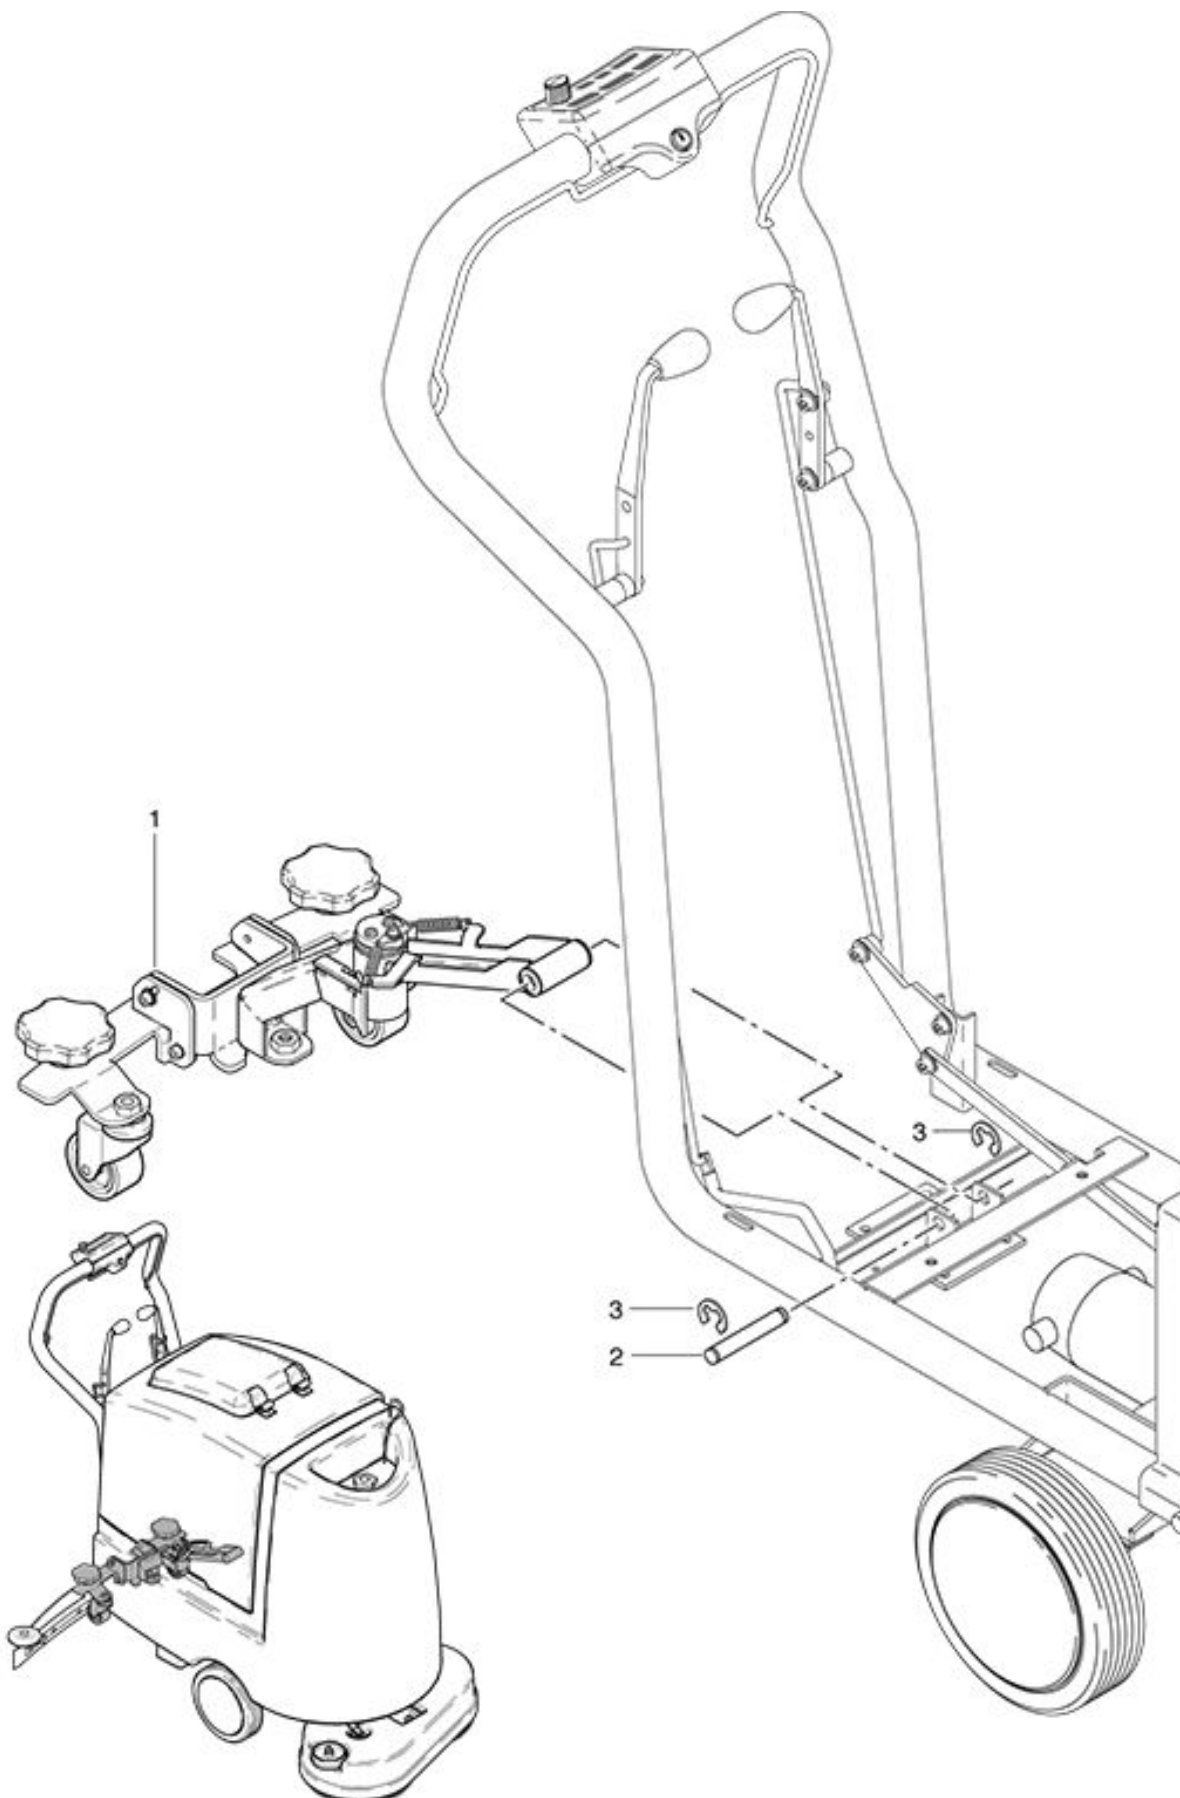

# Suspension suction nozzle

As at: 01/25/10 Time:22:41

## Suspension suction nozzle

As at: 01/25/10 Time:22:41

<b>Pos.</b>	<b>Description</b>	<b>Reference</b>
01	Suspension suction nozzle compl.	561.520
02	Axle	560.546
03	Retaining washer	P...499 N