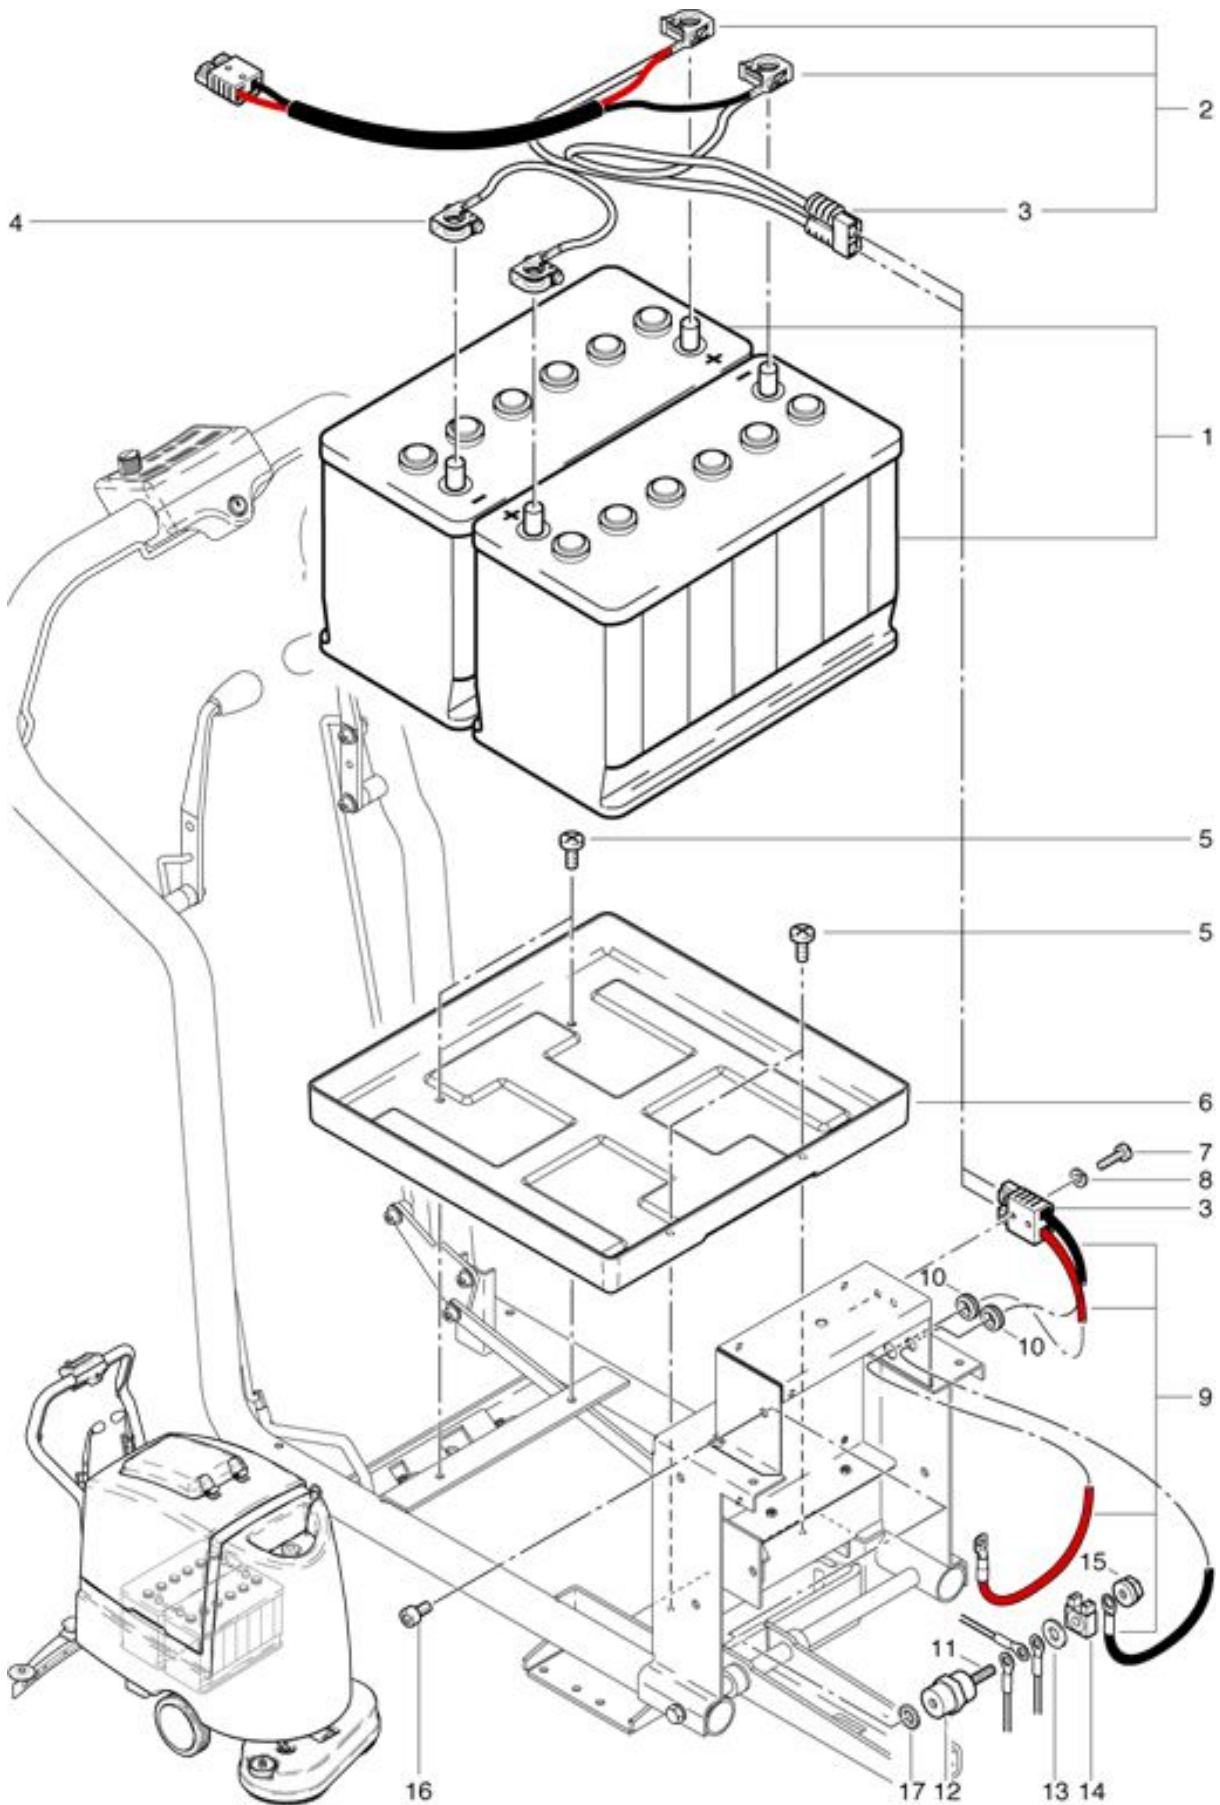

# Battery

As at: 01/25/10 Time:22:35

# Battery

As at: 01/25/10 Time:22:35

<b>Pos.</b>	<b>Description</b>	<b>Reference</b>
01	Set of Gel batteries 2x12V / 100 Ah (5 hours)	530.091
01	Set of wet batteries 2x12V / 105 Ah (5 hours)	530.090
02	Battery connecting cable incl. Charging plug	560.994
03	Charging plug red	P...357 A
04	Battery connecting cable	560.995
05	Pan head screw M 6x8	P...475 P
06	Battery container	560.585
07	Pan head screw M 4x20	P...475 F
08	Spring ring M 4	P...498 A
09	Wiring harness charging plug	560.763
10	Cable sleeve Ø 7,5x12 mm	P...409
11	Thread pin M 8x40 DIN 913	P...483
12	Support isolation M 8	P...366 A
13	Washer M 8	P...497 P
14	Fuse 75 A	560.710
15	Isolation nut M 8	710.353
16	Hexagon screw M 8x12 DIN 7984	P...488 X
17	Serrating washer M 8	P...499 E