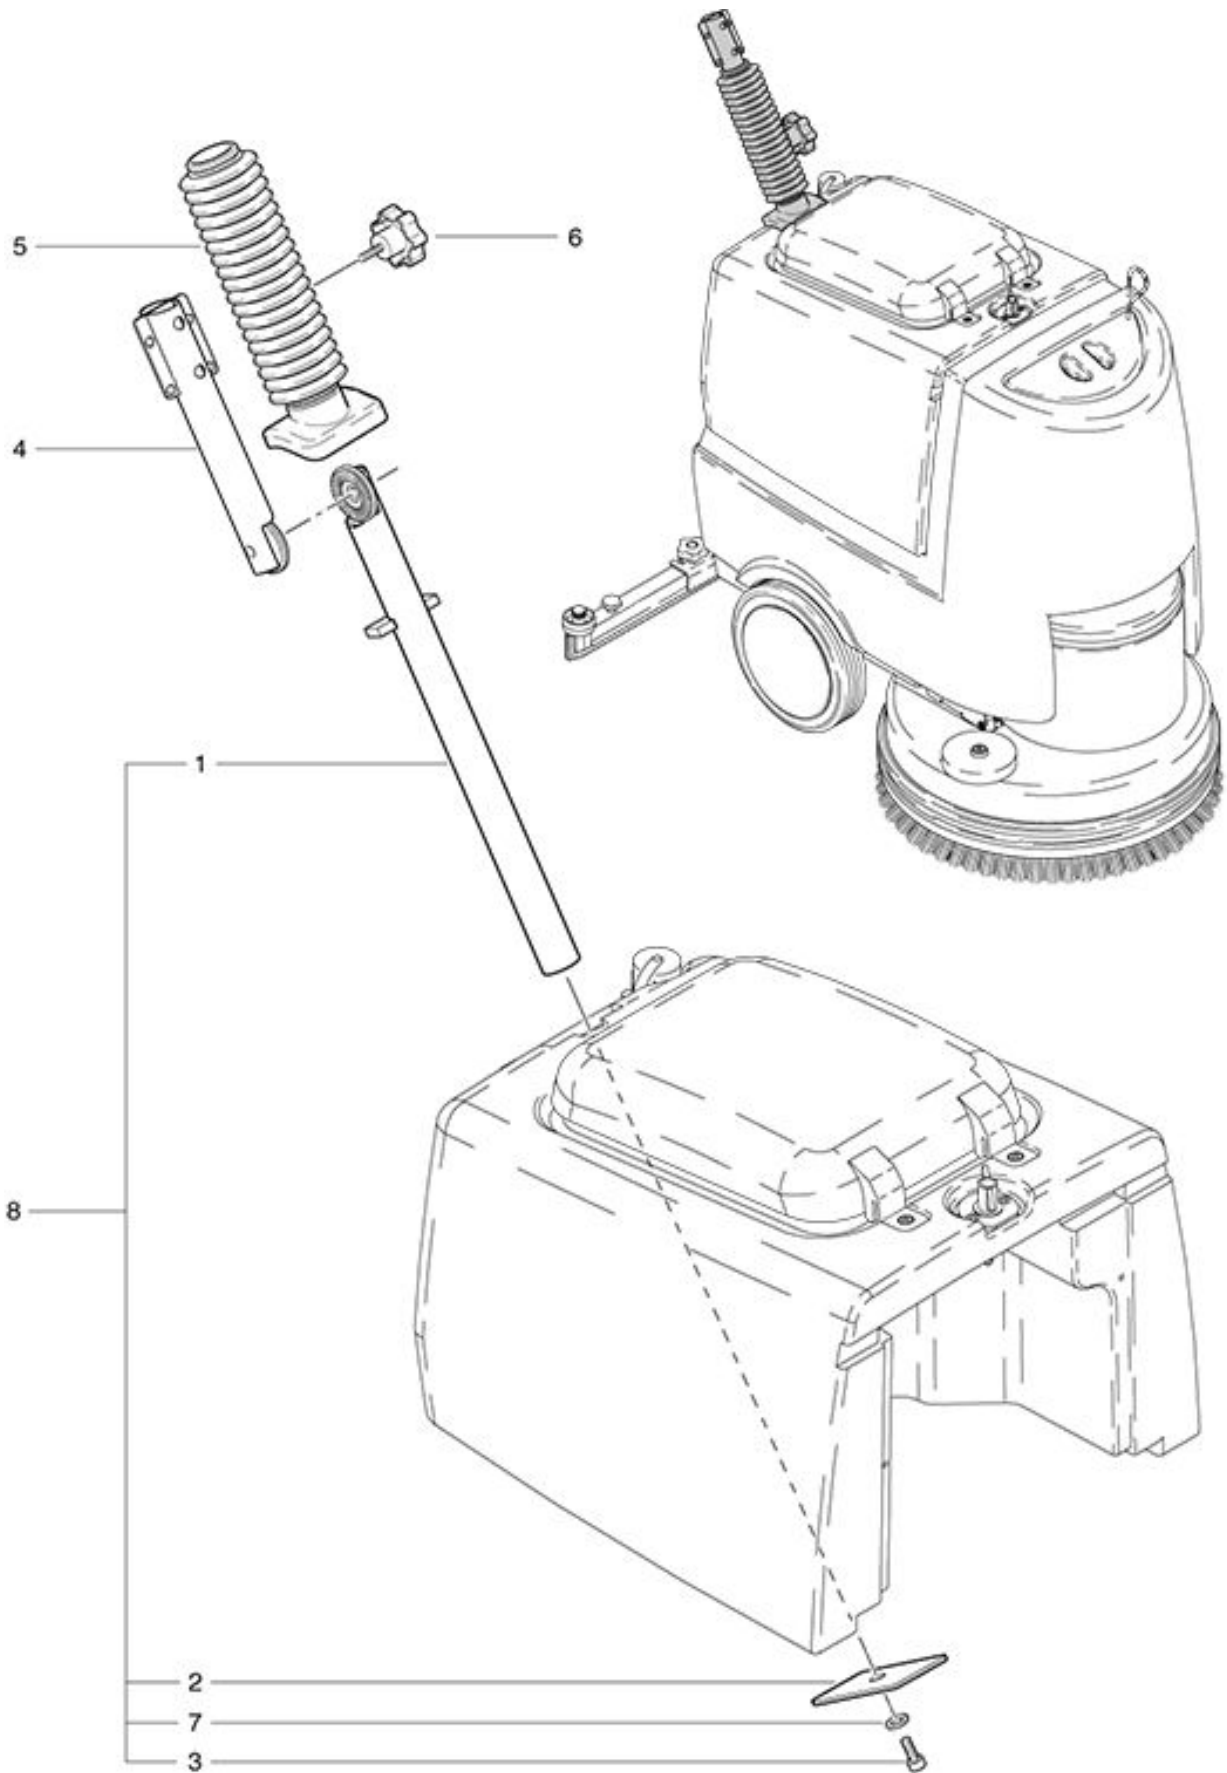

Angled tube

As at: 01/25/10 Time:19:18

Angled tube

As at: 01/25/10 Time:19:18

Pos.	Description	Reference
01	Lower angled tube	436.253
02	Disk	436.340
03	Cylindrical screw M 10x35	P...487 HA
04	Upper handle tube swivelling	432.410
05	Protection	432.405
06	Star handle Ø 62/M 8	P...253 K
07	Serrated lock washer M 10	P...498 F
08	Up to Masch.No 8812-001 complete order: Pos.1,2,3 and 7	-