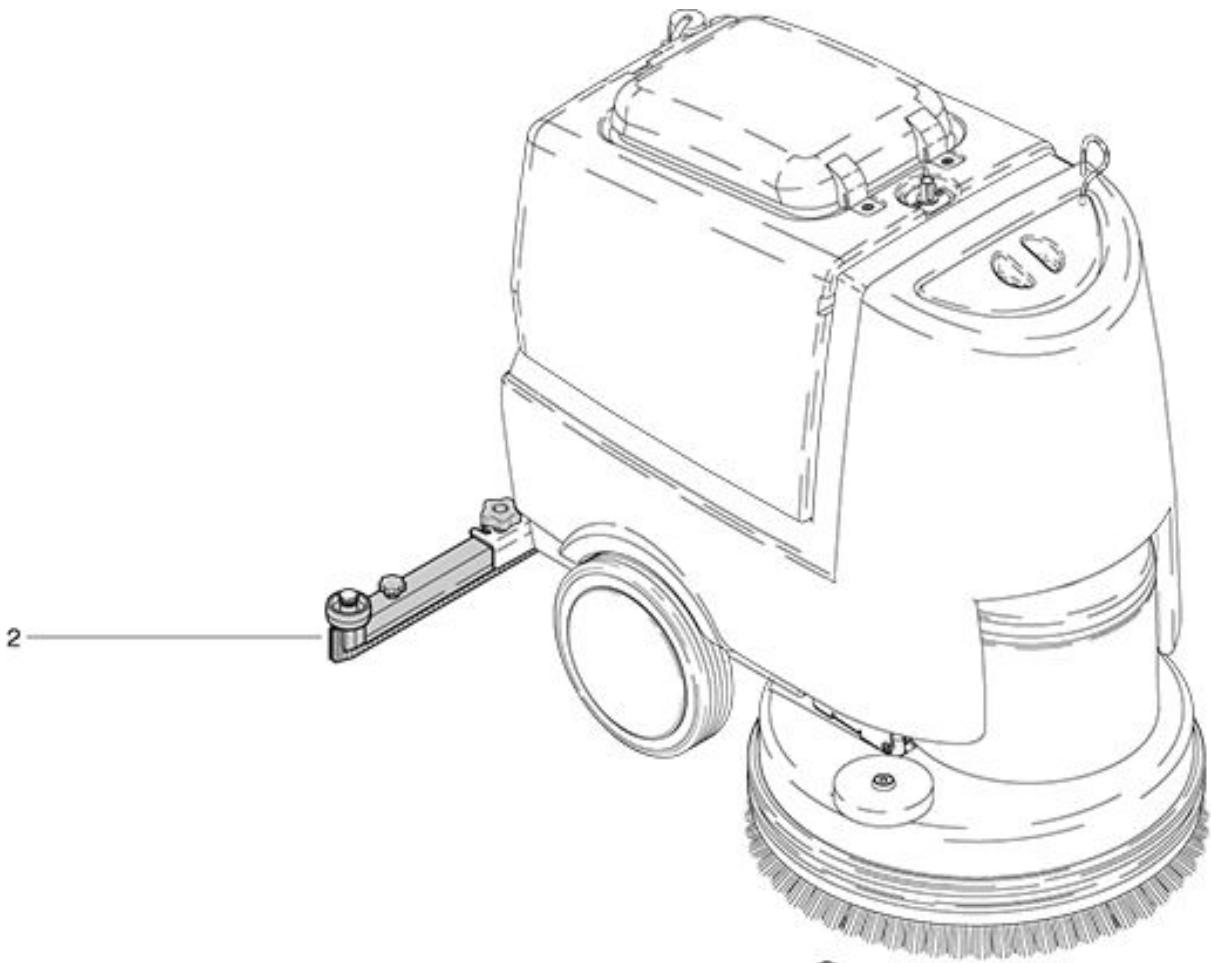

Suction nozzle even

As at: 01/25/10 Time:19:24

Suction nozzle even

As at: 01/25/10 Time:19:24

Pos.	Description	Reference
01	Suction nozzle even 80 cm compl. including items 3-14	510.650
02	Suction nozzle even 80 cm compl. including items 3-15	501.020
03	Clamping guide	430.602
04	Nozzle end piece	530.606
05	Nozzle insert	530.601
06	Rubber blade (brown)	530.603
07	Rubber blade (beige)	530.604
08	Fender wheel	450.364 F
09	Distance piece	530.609
10	Washer 6/16x1 mm	P...497 M
11	Cylindrical screw M 6x35	P...486 U
12	Screw knob M 6x20	P...494 X
13	Star handle	530.607
14	Star handle Ø 62 mm	P...253 J
15	Suction lips set, standard	530.080
15	Suction lips set, oil and fatsteadily	560.080