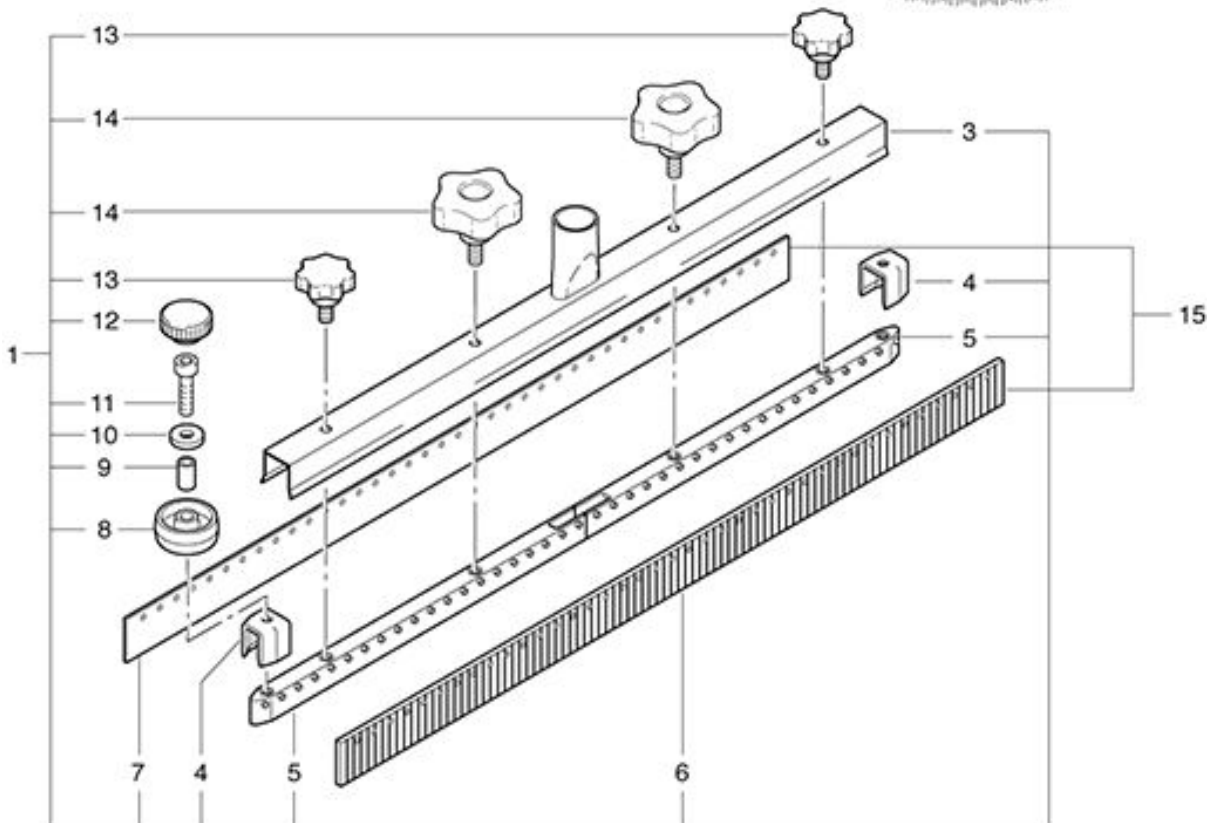

Suction nozzle even

As at: 01/25/10 Time:19:24

Suction nozzle even

As at: 01/25/10 Time:19:24

Pos.	Description	Reference
01	Suction nozzle even 80 cm compl. including items 3-14	510.650
02	Suction nozzle even 80 cm compl. including items 3-15	501.020
03	Clamping guide	430.602
04	Nozzle end piece	530.606
05	Nozzle insert	530.601
06	Rubber blade (brown)	530.603
07	Rubber blade (beige)	530.604
08	Fender wheel	450.364 F
09	Distance piece	530.609
10	Washer 6/16x1 mm	P...497 M
11	Cylindrical screw M 6x35	P...486 U
12	Screw knob M 6x20	P...494 X
13	Star handle	530.607
14	Star handle Ø 62 mm	P...253 J
15	Suction lips set, standard	530.080
15	Suction lips set, oil and fatsteadily	560.080