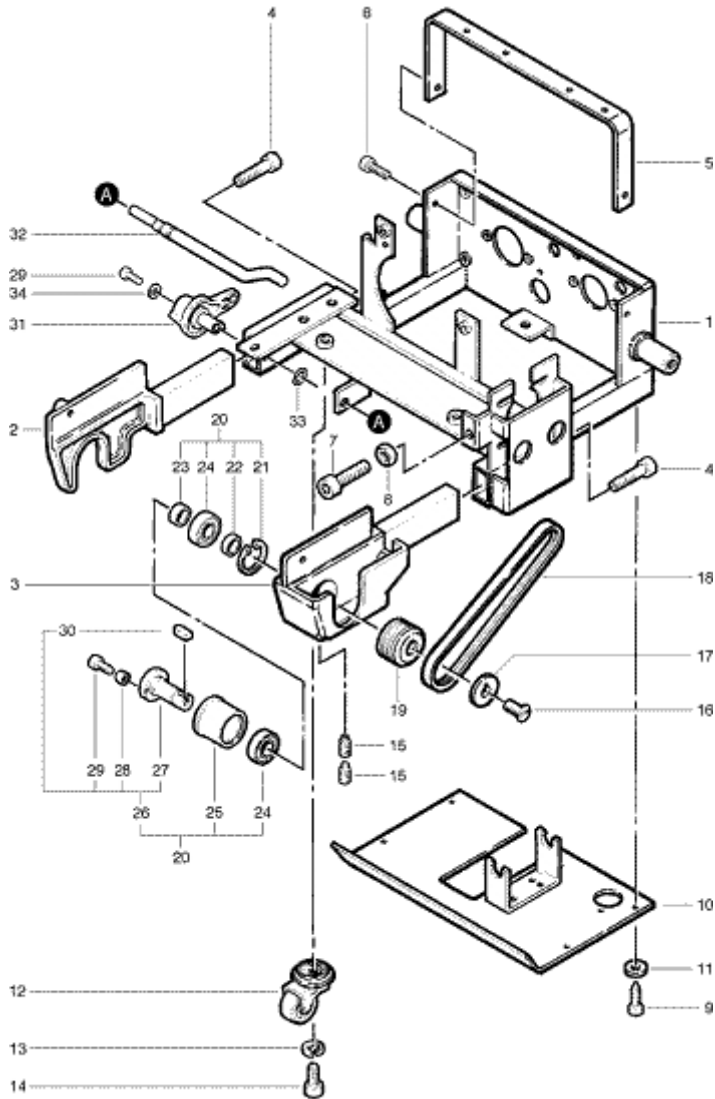

# TD-13 Chassis

| Pos. | Description                               | Reference |
|------|---|-----------|
| 01   | Chassis                                   | 411.111   |
| 02   | Right support                             | 411.114   |
| 03   | Left support                              | 400.113   |
| 04   | Hexagon socket screw M 6x25 mm            | P...486T  |
| 05   | Frame                                     | 420.352   |
| 06   | Hexagon socket screw M 4x12 mm            | P...486A  |
| 07   | Hexagon socket screw M 8x25 mm            | P...487D  |
| 08   | Hexagon nut M8                            | P...490E  |
| 09   | Screw 2,9x9,5 mm                          | P...483G  |
| 10   | Bottom plate                              | 411.800   |
| 11   | Washer M3                                 | P...497B  |
| 12   | Castor                                    | P...205B  |
| 13   | Spring ring M10                           | P...498E  |
| 14   | Hexagon socket screw M 10x20 mm           | P...487H  |
| 15   | Thread pin M 5x5 mm                       | P...482Z  |
| 16   | Countersunk screw M 6x12 mm               | P...487U  |
| 17   | Attaching washer                          | P...499   |
| 18   | Driving belt                              | 420.425   |
| 19   | Belt pulley                               | 400.415   |
| 20   | Brush axle complete including Items 21-30 | 400.401   |
| 21   | Retaining ring I 32                       | P...514K  |
| 22   | Distance ring 18/15x4 mm                  | 400.414   |
| 23   | Distance ring 13/15x6,8 mm                | 400.413   |
| 24   | Ball bearing                              | P...316M  |
| 25   | Bearing box                               | 400.410   |
| 26   | Axe complete including Items 27-30        | 400.405   |
| 27   | Axle                                      | 400.411   |
| 28   | Distance ring                             | 400.418   |
| 29   | Hexagon socket screw M 4x8 mm             | P...488D  |
| 30   | Wedge                                     | 400.420   |
| 31   | Lever                                     | 411.460   |
| 32   | Schwenkhebel                              | 411.140   |
| 33   | Security washer dm 6,35 mm                | P...499X  |
| 34   | Washer M5                                 | P...496H  |