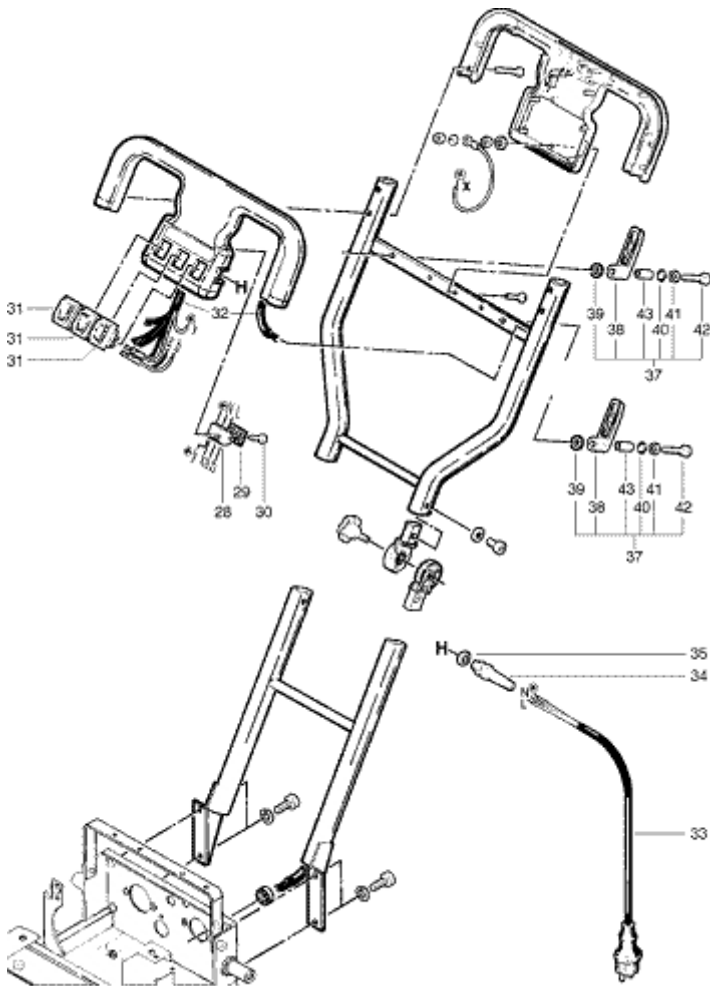

TD-13 PUSHBAR 2

Pos.	Description	Reference
28	Terminal 3 poles	P...383A
29	Marking plate	P...390
30	Screw 2,9x16 mm	P...516S
31	Tumbler switch	P...240
32	Wiring to handle	410.310S
33	Harness 600 mm	P...400B
34	Cable attachmen	P...280D
35	Counter nut PG 9	P...279H
37	Catch for cable complete including Items 38-43	P...087
38	Catch for cable	P...087A
39	Washer dm 6/16x1 mm	P...497M
40	O-Ring 8,73x1,78 mm	P...088
41	Washer M6	P...496K
42	Hexagon socket screw M 6x30 mm	P...488S
43	Distance piece 6/8x18,8 mm	P...087B