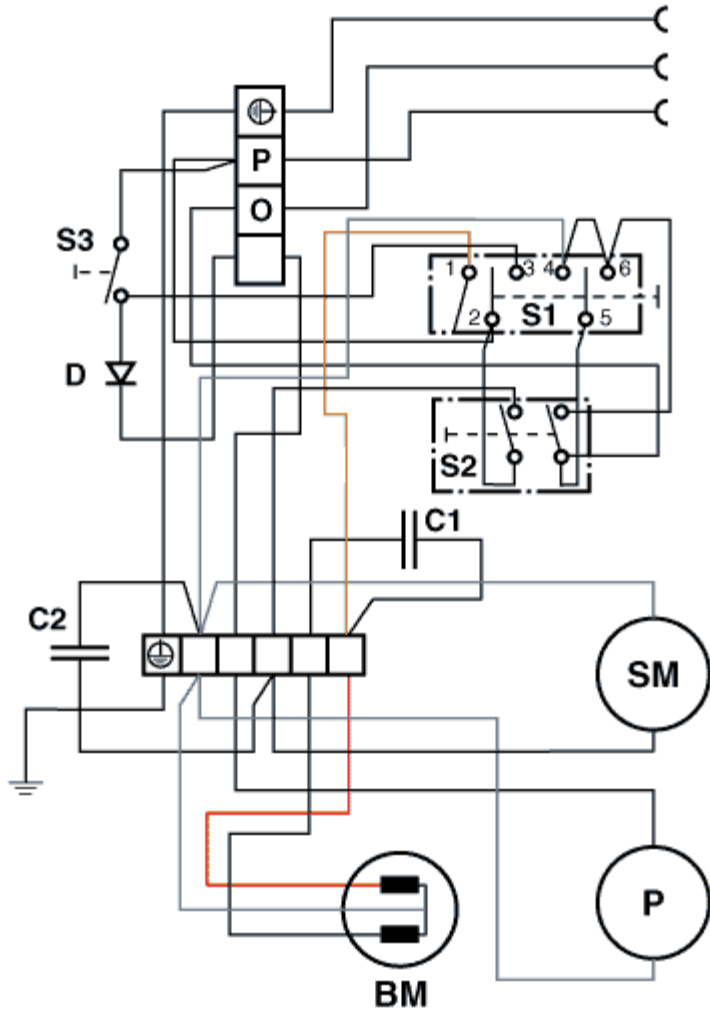

MS-12 WIRING

Pos.		Reference
BM	Brush motor	300.281
C1		P...385I
C2	Capacitor	P...387A.
D		
P	Pump NDS-L	P...815
S1		P...240M
S2	Tumbler switch vacuum motor	P...240
S3		950.453
SM	Vacuum motor 800 W	P...870C