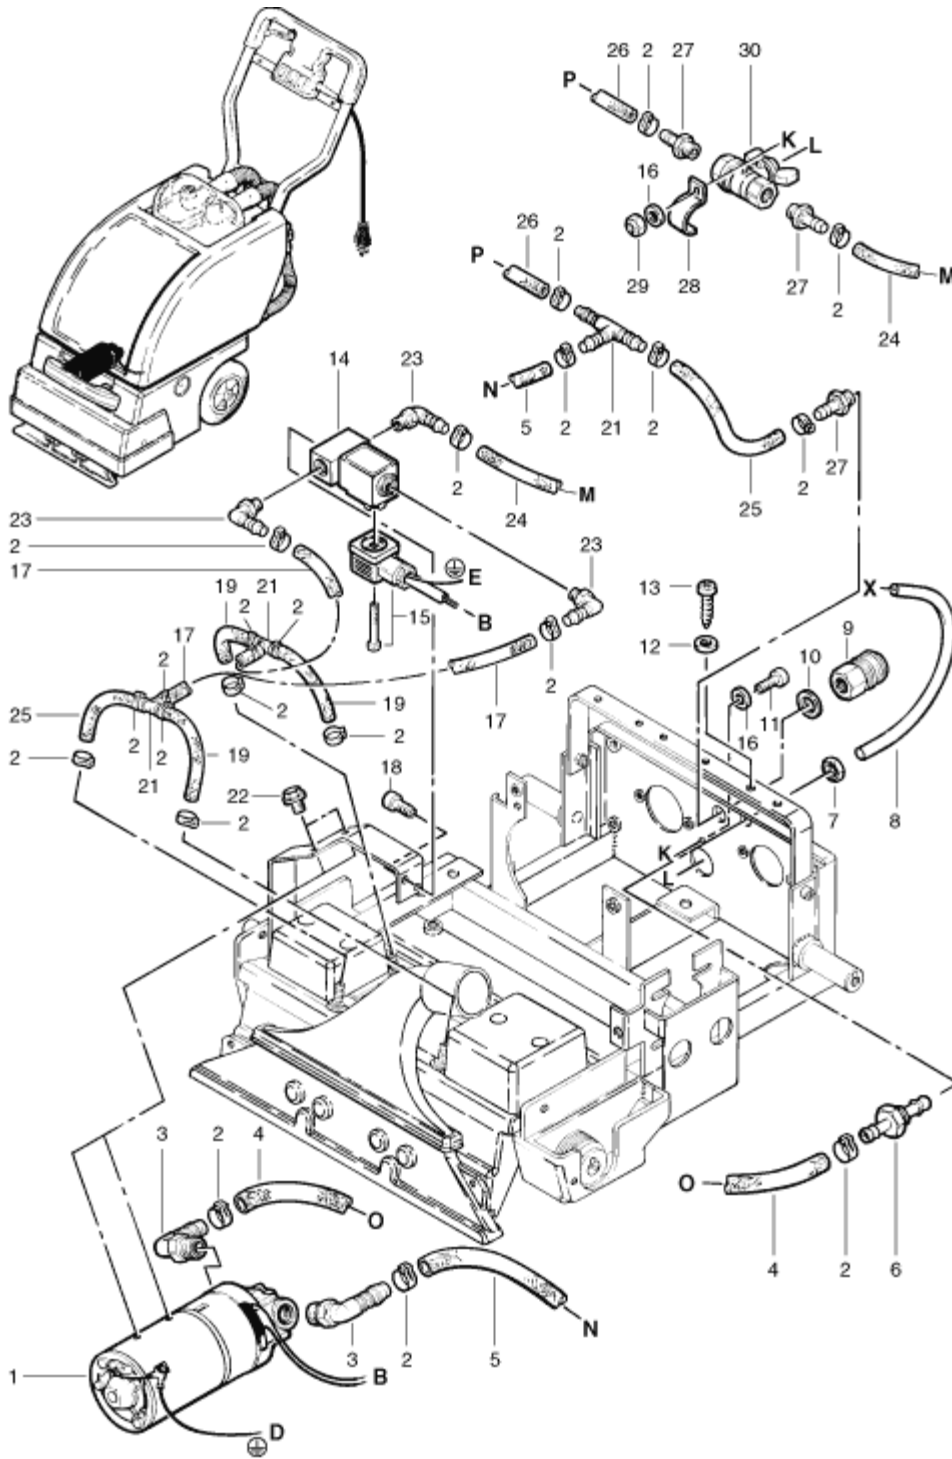

CM-13 PUMP ASSEMBLING & HOSES

Pos.	Description	Reference
01	Pump	P...823
02	Clamp 14,5 mm	P...550 A
03	Angled nipple 8-3/8"	P...541 M
04	Pressure hose 400 mm	420.261
05	Pressure hose 200 mm	420.269
06	Double fitting	400.342
07	Hexagon nut G 1/8"	P...535 I
08	Connection hose	420.725
09	Female quick connector 1/4" IG	P...500 A
10	Washer 14/24x2 mm	P...260
11	Hexagon socket screw M 5x12	P...488 B
12	Washer M 3	P...497 B
13	Screw KA 30x10	P...516 Z
14	Magnetic valve 3/3 ways	420.276 A
15	Cable for magnetic valve	550.257
16	Washer M 5	P...497 E
17	Hose 300 mm	420.261 A
18	Hexagon socket screw M 5x8	P...488 E
19	Hose 140 mm	420.341
21	Connection piece TS 8	P...544 D
22	Taptite-screw	P...484 R
23	Angled nipple 8-1/8"	P...541 G
24	Hose 650 mm	420.262 A
25	Hose 110 mm	420.343
26	Hose 250 mm	420.262
27	Male connector NW 8-1/4" AG	P...524 F
28	Bracket	450.336 A
29	Stop nut M 5	P...493 G
30	Ball tap	P...508 B