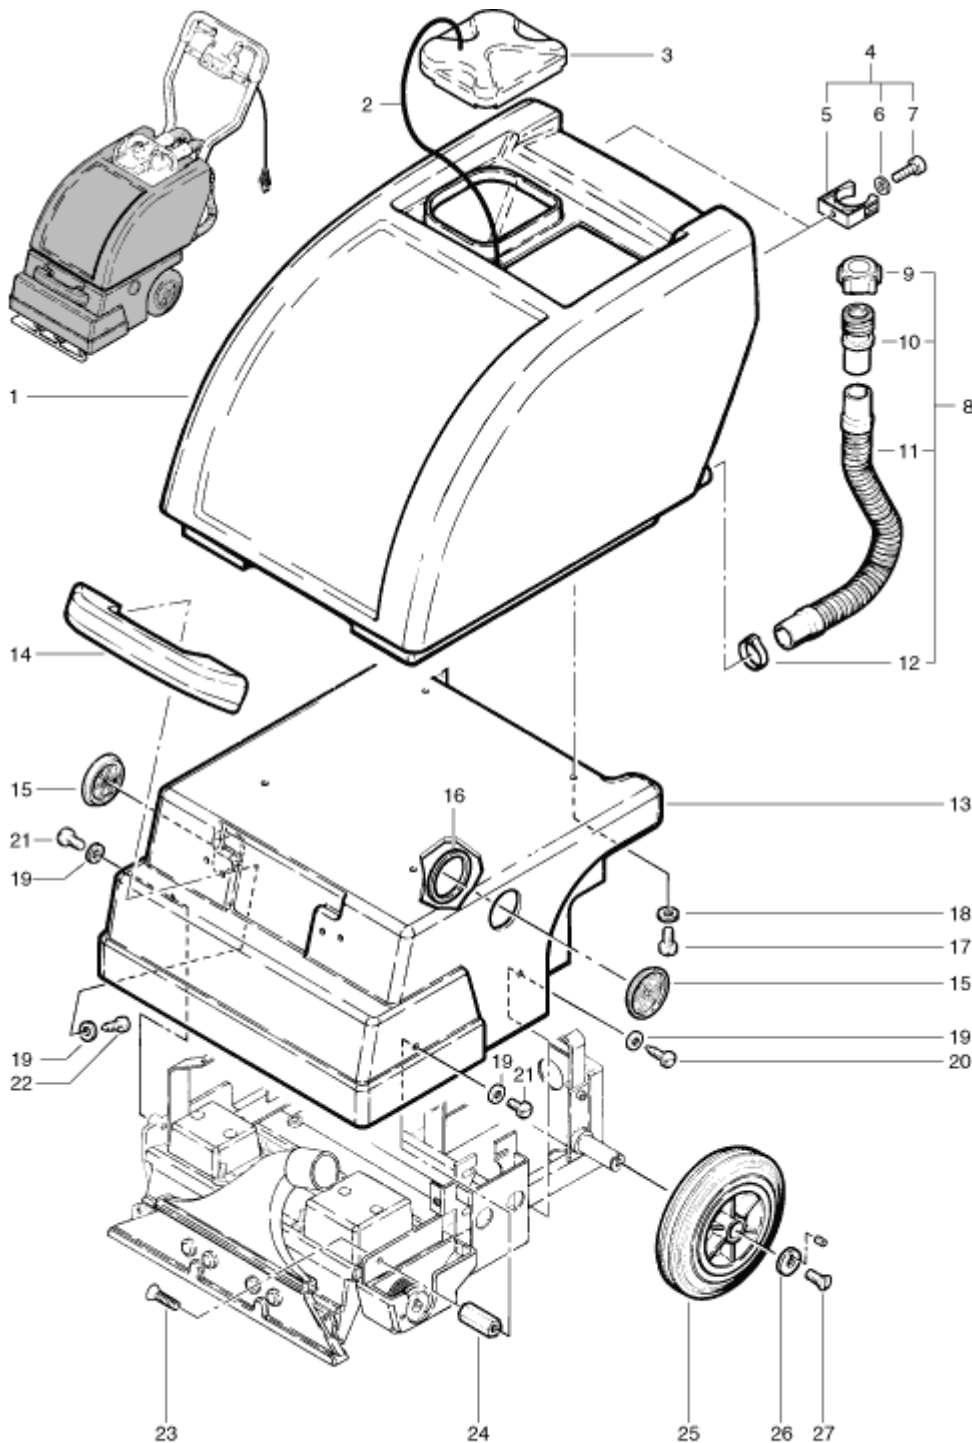

## CM-13 TANK & CHASSIS COVER

Pos.	Description	Reference
01	Tank	420.721
02	Cordle	490.750
03	Clean water tank cover	530.758
04	Hose support complete including items 5-7	400.445
05	Hose support	P...109 A
06	Washer M 5	P...497 G
07	Hexagon socket srew M 5x14	P...488 F
08	Discharge hose complete including items 9-12	480.740
09	Hose socket cap	500.410
10	Hose socket	500.409 A
11	Discharge hose 330 mm	480.741
12	Hose clamp Ø 36,5-39,6	P...553 R
13	Chassis cover	420.711
14	Handle	077.560
15	Handle	P...030 L
16	Attaching ring	400.713
17	Pan head screw M 6x12	P...475 T
18	Washer M 6	P...496 L
19	Washer M 5	P...497 G
20	Hose socket cap 4,8x13	P...482 L
21	Srew M 6x12	P...475 T
22	PT-srew KA 50x18	P...516 Q
23	Countersunk screw M 5x10	P...480 B
24	Distance piece	420.111
25	Wheel 200x53	500.249
26	Attaching washer Ø 30x3	P...499
27	Countersunk screw M 6x12	P...487 U