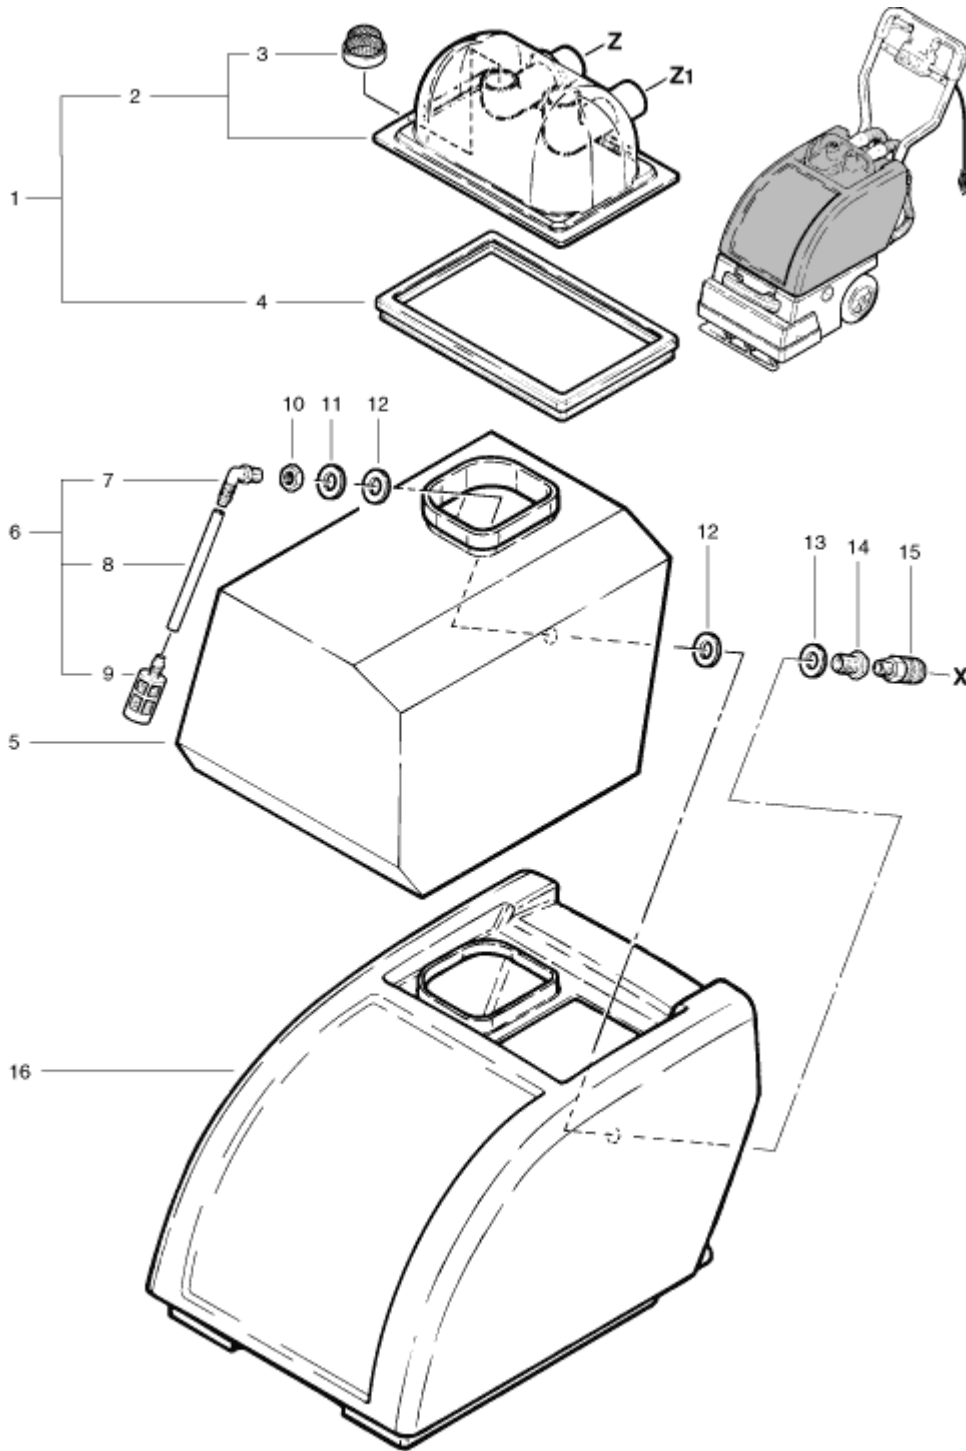

## CM-13 TANK COVER & FRESH WATER TANK

Pos.	Description	Reference
01	Tank cover complete including Items 2-4	530.755
02	Tank cover	400.756
03	Filter	400.766
04	Seal for cover	420.723
05	Fresh water tank	420.722
06	Suction hose complete including Items 7-9	400.725
07	Angled fitting G 1/4"	P...541 I
08	Suction hose 8/6 x 100	400.261 B
09	Fresh water filter	P...528
10	Hexagon nut G 3/8"	P...535 B
11	Washer Ø 35	P...098
12	Seal Ø 35	P...097 B
13	Gasket Ø 30/17x2	P...097
14	Reducer G 3/8"-1/4"	P...535 A
15	Female quick connector 1/4"	P... 500 B
16	Tank	420.721