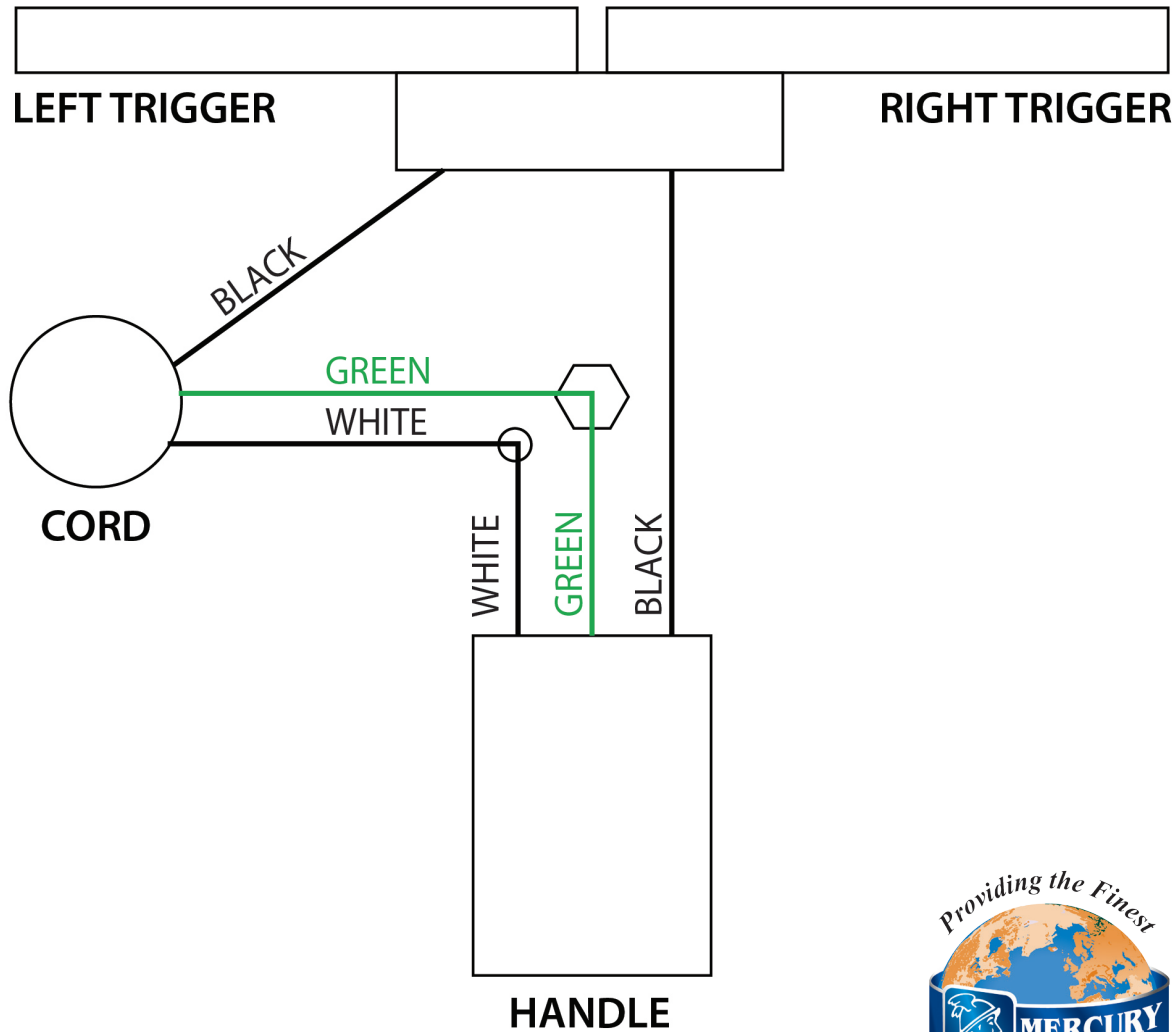

FLOOR MACHINES – ALL MODELS

Hercules, Hercules Sealed Sander, Lo-Boy, Cleanmaster, LB9000, BOSS, BOSS Multi-Tasker, Dry Scrub Machine

MERCURY FLOOR MACHINES
Wiring Diagram

ULTIMATE SOLUTIONS
Together We're Better!