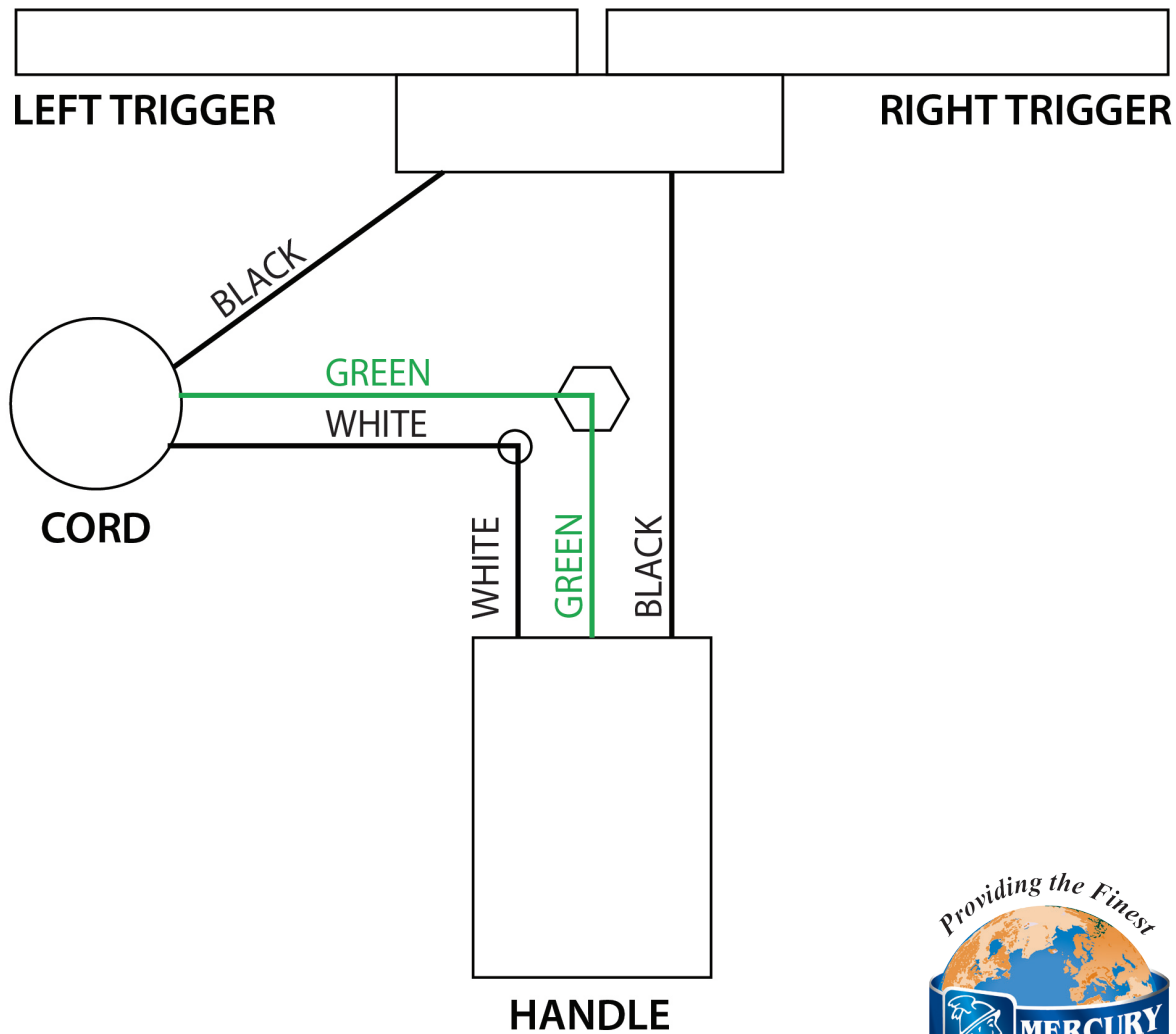

ULTRA D.C. BURNISHERS – ALL MODELS

1170, 1500, 2000 RPM Machines

MERCURY BURNISHERS
Wiring Diagram

ULTIMATE SOLUTIONS
Together We're Better!

**CALL US TODAY IF YOU HAVE ANY QUESTIONS,
OR WOULD LIKE TO PLACE AN ORDER!**